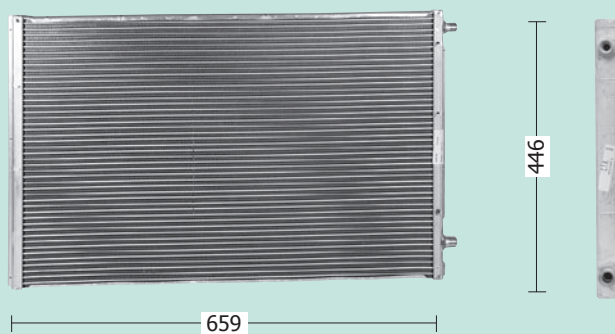

MODELLO HARRISON

REF 1223807

IN	OUT
3/4" 16 UNF 2A	5/8" 18 UNF 2A