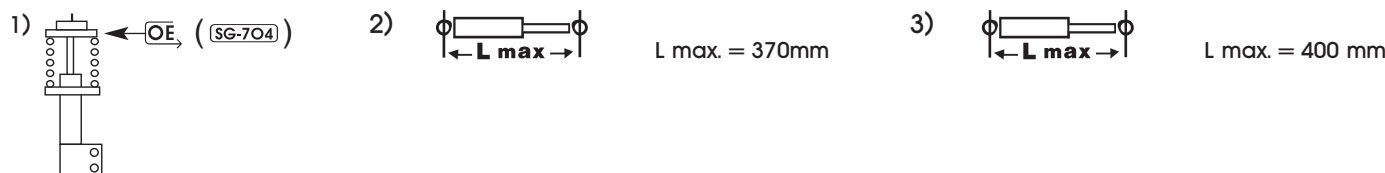

MODEL FAHRZEUG MODELE	YEAR JAHR ANNEE	FRONT/VORNE/AVANT				REAR/HINTEN/ARRIERE			
		PREMIUM Oil	EXCEL-G Twin-tube Gas	GAS-A-JUST Mono-tube Gas		PREMIUM Oil	EXCEL-G Twin-tube Gas	GAS-A-JUST Mono-tube Gas	

Citroën Commercial (F)

C 25

 Exc.	1.86- 94	635851				445022			
				SM1801	2,3				0,6
 Exc.	1.86- 94	635851		SM1801					

Jumper / Relay

 27 () Incl. Exc. H/D, Camping Car	(230)	94-12.01	635852 ▼ 635806				344283		
				SM1920 L SM1921 R (SG-704)¹⁾					
 31 () Incl. Exc. H/D, Camping Car	(230)	94-12.01	635852 ▼ 635806				344284		
				SM1920 L SM1921 R (SG-704)¹⁾					
 35 () Exc. H/D, Camping Car	(230)	94-12.01	635853 ▼ 635807				345021		
				SM1920 L SM1921 R (SG-704)¹⁾					
   Exc. H/D	(244)	1.02- 6.06	635852 ▼ 635806				344283		
				SM1926 L SM1927 R					
  Exc. H/D	(244)	1.02- 6.06	635807				345041		
				SM1926 L SM1927 R					

Jumpy / Dispatch

	96- 8.97	634928	334928			441106²⁾	341238²⁾		
				SM1916 L SM1917 R					
	9.97- 8.00	634928	334928			441107³⁾	341239³⁾		
				SM1916 L SM1917 R					
	9.00-	634928	334928			441107³⁾	341239³⁾		
				SM1918 L ▼ SM1919 R ▼ SM1916 L SM1917 R