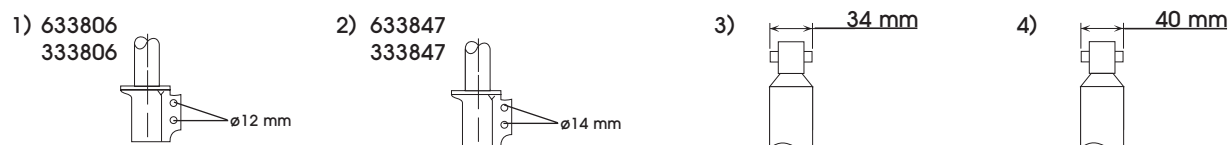

MODEL FAHRZEUG MODELE	YEAR JAHR ANNEE	FRONT/VORNE/AVANT				REAR/HINTEN/ARRIERE			
		PREMIUM Oil	EXCEL-G Twin-tube Gas	GAS-A-JUST Mono-tube Gas		PREMIUM Oil	EXCEL-G Twin-tube Gas	GAS-A-JUST Mono-tube Gas	

Renault Commercial (F)

Master

2.5 D 2.8 TD	9.97-		344306						
1.9 DTi 2.2 DCi	9.00-		344306						

Master

 ED*	9.97-						344307		
 FD*	9.97-						344307		
 JD*	9.97-						344307		
 FD0*, FD2B, FD2E, FD3*	9.97-						344307		
 HD, UD	9.97-								

R 5 (Super 5) Express, Rapide, Extra

Exc. Cu + () (F 40 Series)	10.85-10.96	633806¹⁾	333806¹⁾		441064³⁾	341115³⁾		
				3,0				
Cu + () (F 40 Series)	10.85-10.96	633806¹⁾	333806¹⁾				551077⁴⁾	
				3,0				
Exc. Cu + () (F 40 Series)	10.96-	633847²⁾	333847²⁾		441064³⁾	341115³⁾		
Cu + () (F 40 Series)	10.96-	633847²⁾	333847²⁾				551077⁴⁾	

Traffic T Series (2WD)

T1** Exc. T3** T4** Exc. High-Roof	81- 2.89	635909 L 635908 R			444155