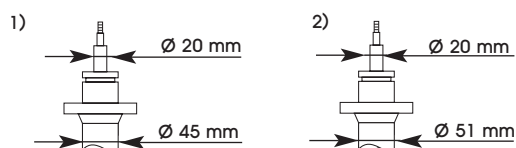

MODEL FAHRZEUG MODELE	YEAR JAHR ANNEE	FRONT/VORNE/AVANT				REAR/HINTEN/ARRIERE			
		PREMIUM Oil	EXCEL-G Twin-tube Gas	GAS-A-JUST Mono-tube Gas		PREMIUM Oil	EXCEL-G Twin-tube Gas	GAS-A-JUST Mono-tube Gas	

BMW (D)

3 Series (E30) Exc. M-Technik sus.

316, 316i, 318i, 318iS, 324d Exc. Sport	(E30)	82-12.90	663500¹⁾	363500¹⁾ 373019¹⁾		443207	343184	553124 243019	
					2,0				0,6
320i Exc. Sport	(E30)	82- 9.87	663500¹⁾	363500¹⁾ 373019¹⁾		443207	343184	553124 243019	
					2,0				0,6
320i Exc. Sport	(E30)	10.87-12.90		363500¹⁾ 373019¹⁾			343184	553124 243019	
					2,0				0,6
316/316i Sport 318i/318iS Sport 320i Sport 324d Sport	(E30)	82-12.90		364021²⁾ 374008²⁾			343184	553124 243019	
					2,0				0,6
320iS, 323i, 324td, 325e, 325i Incl. Sport Exc. (325iX)	(E30)	82-12.90		364021²⁾ 374008²⁾			343184	553124 243019	
					2,0				0,6

3 Series (E30) Exc. M-Technik sus.

318i, 320i, 325i Incl. Sport Exc. (325iX)	(E30)	85- 2.93		364021²⁾ 374008²⁾			343184	553124 243019	
					2,0				0,6

3 Series Touring (E30) Exc. M-Technik sus.

316i, 318i Exc. Sport	(E30)	3.89- 9.89		363500¹⁾ 373019¹⁾			343184	553124 243019	
					2,0				0,6
316i, 318i Exc. Sport	(E30)	10.89- 2.94		364021²⁾ 374008²⁾			343184	553124 243019	
					2,0				0,6